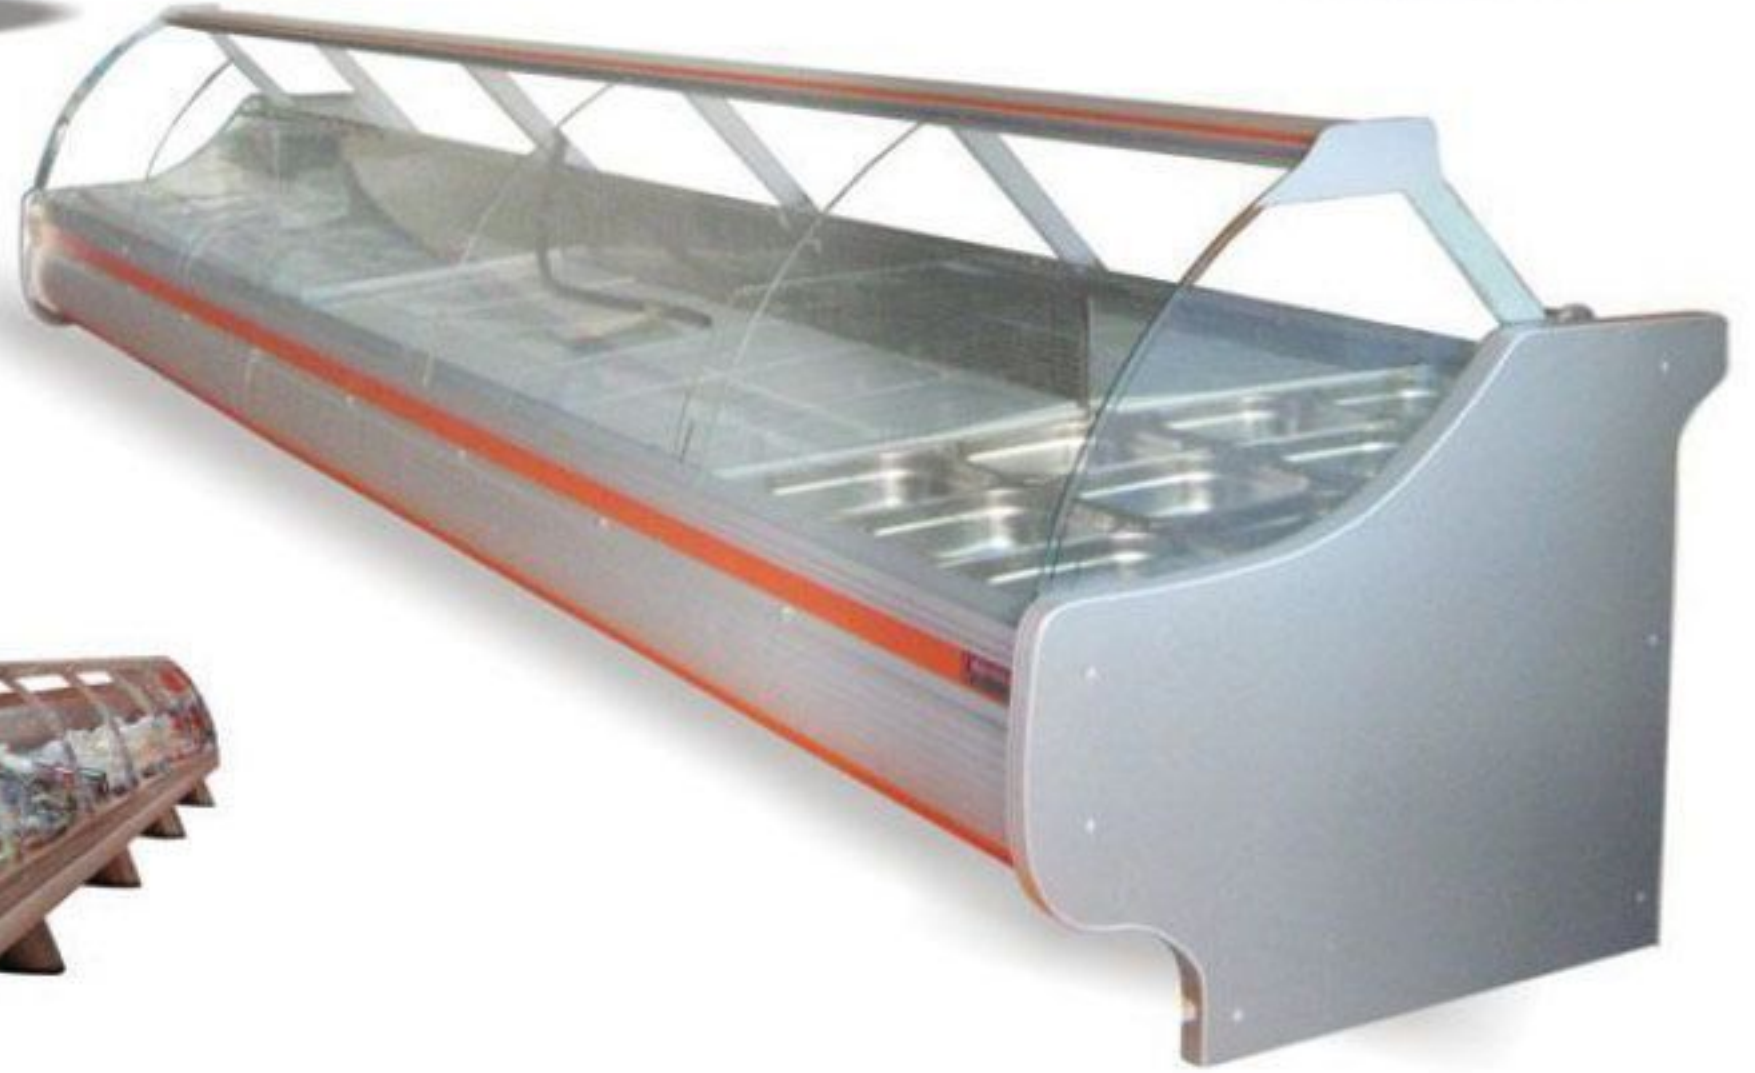

Amortisör
Market Reyonu